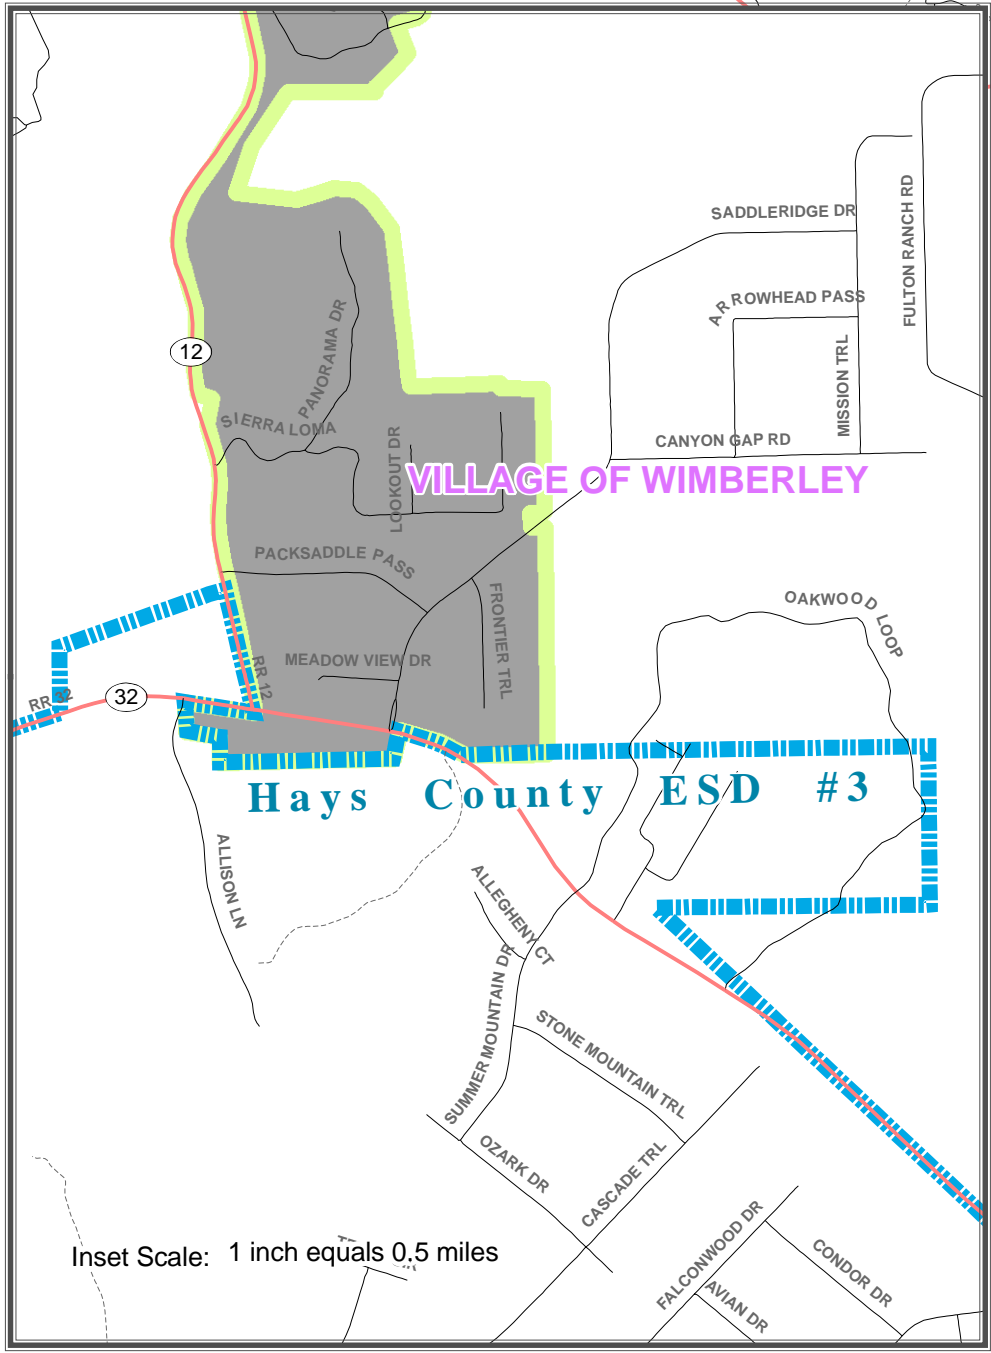

**Hays County ESD #3
minus area in Village of Wimberley**

Inset Scale: 1 inch equals 0.5 miles